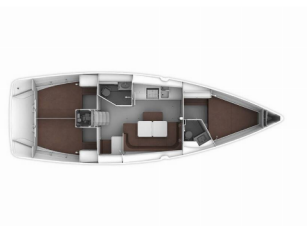

Web: [www.brain-yachting.com](http://www.brain-yachting.com)

**DECK:** Bimini top, Cockpit table, Cockpit/stern, outside shower, Dinghy, Electric anchor windlass, Sprayhood, Teak cockpit

**ENTERTAINMENT:** Outdoor speakers, Radio, TV