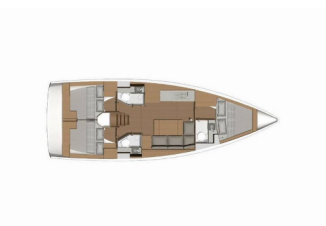

Web: [www.brain-yachting.com](http://www.brain-yachting.com)

<b>Yacht Base</b>	Athens, Alimos Marina, Greece
<b>Yacht ID</b>	2726
<b>Yacht Brands</b>	Dufour
<b>Yacht Name</b>	Coast To Coast
<b>Production Year</b>	2021
<b>Length</b>	11.93 M
<b>Cabins</b>	3
<b>Berths</b>	6 + 1
<b>Max Persons</b>	7
<b>WC</b>	3