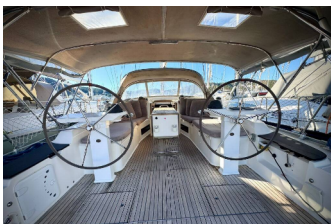

BAVARIA CRUISER 45

Shoogle (2011)

[BRAIN Yachting](#) or type unknown

BRAIN Yachting • Neubaugasse 43/4 • 1070 Vienna • Austria

Phone: +43 1 435 0804

E-mail: relax@brain-yachting.com

Web: www.brain-yachting.com

Yacht Base	Fethiye, Ece Saray Marina Resort, Turkey
Yacht ID	2709
Yacht Brands	Bavaria
Yacht Name	Shoogle
Production Year	2011
Length	14.27 M
Cabins	3
Berths	6
WC	3

COMFORT: Bed linen

DECK: Bimini top, Bosun's chair (Safe seat) (boatswain's chair), Cockpit table, Cockpit/stern, outside shower, Dinghy, Electric anchor windlass, Gangway, Main anchor, Sprayhood, Sun tent/cover, Swimming ladder

ENTERTAINMENT: Diving mask, Fins, Fishing cane/rod, Hammock, Outdoor speakers, Radio CD mp3 player, Snorkeling equipment

GALLEY: Coffee machine, Gas bottles, Hot water, Kitchen utensils (Galley equipment, cutlery), Refrigerator, Stove

INTERIOR: Barometer, Clock

NAVIGATION: Autopilot, Binoculars, Compass, Echosounder/Depthsounder, Electronic sea charts, GPS, GPS chart plotter, Hand bearing compass, List of lights, Log, Log/speed instrument, Navigation/position Lights, Pilot book, Wind instrument/Anemometer, Windex

SAFETY: Black Water Tank, Distress flare box, Emergency tiller, First aid kit, Flags QNC, Floating light, Horseshoe lifebuoy, Inflatable life raft, Life belts (Safety harness), Life jackets, Repair kit, Self inflating life vest, Set of tools, Torch, VHF radio

YACHT ELECTRICS: 12V Socket, Air Conditioning, Battery charger, Bilge pump - Electric, Generator, Inverter, Shore connection 220 V, Solar panels