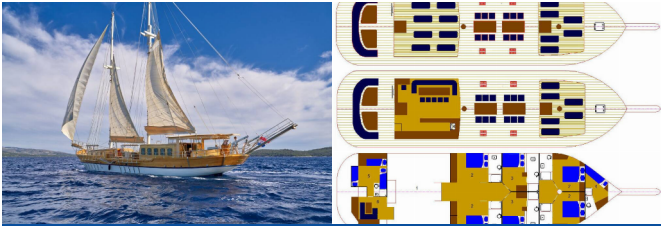

LIBRA

Libra (1997)

BRAIN Yachting or type unknown

BRAIN Yachting • Neubaugasse 43/4 • 1070 Vienna • Austria

Phone: +43 1 435 0804

E-mail: relax@brain-yachting.com

Web: www.brain-yachting.com

Yacht Base	Split Harbour, Croatia
Yacht ID	2699
Yacht Brands	Unknown
Yacht Name	Libra
Production Year	1997
Length	31.50 M
Cabins	6
Berths	12
WC	6