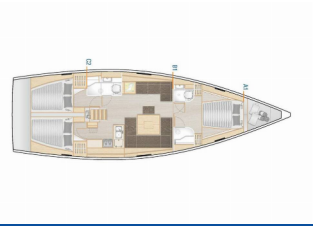

Web: [www.brain-yachting.com](http://www.brain-yachting.com)

**COMFORT:** Bed linen, Cockpit cushions

**DECK:** Bathing platform, Bimini top, Cockpit fridge, Cockpit grill, Cockpit table, Cockpit/stern, outside shower, Dinghy, Sprayhood, Teak cockpit