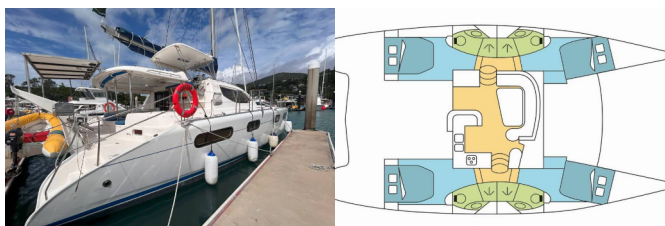

LEOPARD 46

SEADUCTION (2008)

BRAIN Yachting or type unknown

BRAIN Yachting • Neubaugasse 43/4 • 1070 Vienna • Austria

Phone: +43 1 435 0804

E-mail: relax@brain-yachting.com

Web: www.brain-yachting.com

Yacht Base	Whitsundays, Airlie Beach, Coral Sea Marina, Australia And Oceania
Yacht ID	2663
Yacht Brands	Leopard
Yacht Name	SEADUCTION
Production Year	2008
Length	19.90 M
Cabins	4
Berths	8 + 2
Max Persons	10
WC	4

COMFORT: Cockpit cushions

DECK: Bimini top, Cockpit table, Cockpit/stern, outside shower, Davit, Dinghy, Electric anchor windlass, Outboard engine, Swimming ladder

ENTERTAINMENT: Outdoor speakers, Radio CD player, TV