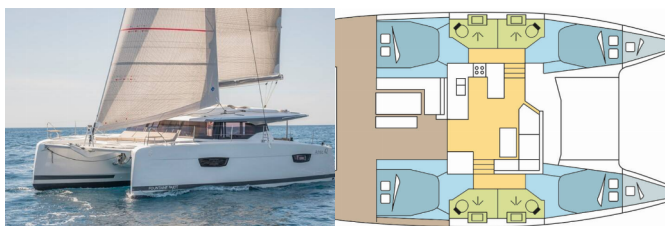

| | |
|------------------------|--|
| Yacht Base | Antigua, Jolly Harbour Marina, Caribbean |
| Yacht ID | 2655 |
| Yacht Brands | Fountaine Pajot |
| Yacht Name | AMELY 1 |
| Production Year | 2022 |
| Length | 12.58 M |
| Cabins | 4 + 2 |
| Berths | 8 + 2 |
| Max Persons | 12 |
| WC | 4 |

COMFORT: Cockpit cushions

DECK: Bimini top, Cockpit fridge, Cockpit table, Cockpit/stern, outside shower, Dinghy, Electric anchor windlass, Grill/Barbecue/Plancha, Swimming ladder

ENTERTAINMENT: Fusion radio, Outdoor speakers, Radio