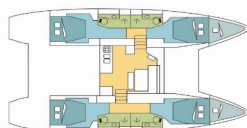

Yacht Base	Lefkas, D-Marin, Greece
Yacht ID	2653
Yacht Brands	Lagoon
Yacht Name	HELM
Production Year	2021
Length	13.99 M
Cabins	4 + 2
Berths	8 + 2 + 2
Max Persons	12
WC	4

COMFORT: Cockpit cushions

DECK: Bimini top, Cockpit fridge, Cockpit table, Cockpit/stern, outside shower, Davit, Dinghy, Electric anchor windlass, Flybridge, Outboard engine, Swimming ladder