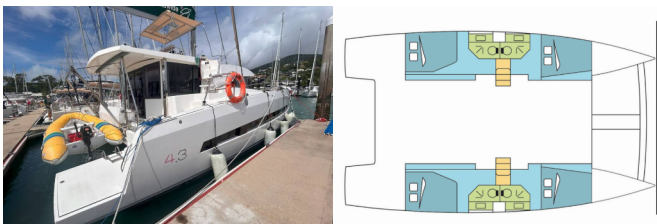

Web: [www.brain-yachting.com](http://www.brain-yachting.com)

<b>Yacht Base</b>	Whitsundays, Airlie Beach, Coral Sea Marina, Australia And Oceania
<b>Yacht ID</b>	2557
<b>Yacht Brands</b>	Catana
<b>Yacht Name</b>	ALCINA_DB
<b>Production Year</b>	2015
<b>Length</b>	13.20 M
<b>Cabins</b>	4
<b>Berths</b>	8 + 2
<b>Max Persons</b>	10
<b>WC</b>	4

**COMFORT:** Cockpit cushions, Deck cushions

**DECK:** Bimini top, Cockpit table, Cockpit/stern, outside shower, Dinghy, Electric anchor windlass, Flybridge, Swimming ladder

**ENTERTAINMENT:** Outdoor speakers