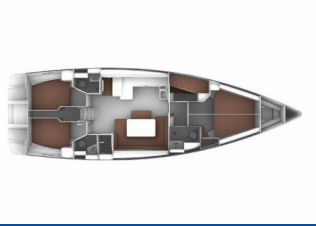

BAVARIA CRUISER 51

Bamboo (2021)

[BRAIN Yachting](#) or type unknown

BRAIN Yachting • Neubaugasse 43/4 • 1070 Vienna • Austria

Phone: +43 1 435 0804

E-mail: relax@brain-yachting.com

Web: www.brain-yachting.com

Yacht Base	Göcek, Turkey
Yacht ID	2543
Yacht Brands	Bavaria
Yacht Name	Bamboo
Production Year	2021
Length	15.59 M
Cabins	5
Berths	10
WC	3

COMFORT: Blankets, Cockpit cushions, Pillows

DECK: Anchor with chain, Bilge pump - Mechanic, Bimini top, Boat hook, Bosun's chair (Safe seat) (boatswain's chair), Canister for water, Cockpit light, Cockpit table, Cockpit/stern, outside shower, Deck brush, Dinghy, Dinghy (byboat) pump, Electric anchor windlass, Fenders, Fuel funnel, Gangway, Impeller, V-belt, oilfilter, Jerry cans for diesel, Jerry cans for fuel, Mooring ropes, Plastic bucket, Repair box for dinghy, Reserve motor oil, Round/globular fender, Spare anchor (Reserve, Auxiliary anchor), Sponge, Sprayhood, Spring line, Sun tent/cover, Swimming ladder, Teak cockpit, Water hose, Winch handles