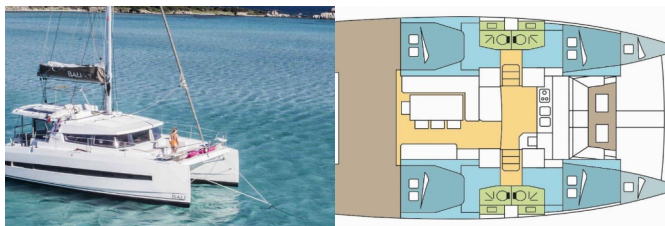

BALI 4.1

LINDIR (2021)

BRAIN Yachting or type unknown

BRAIN Yachting • Neubaugasse 43/4 • 1070 Vienna • Austria

Phone: +43 1 435 0804

E-mail: relax@brain-yachting.com

Web: www.brain-yachting.com

Yacht Base	Polynesia, Raiatea, French Polynesia
Yacht ID	2524
Yacht Brands	Catana
Yacht Name	LINDIR
Production Year	2021
Length	12.35 M
Cabins	4 + 2
Berths	8 + 2
Max Persons	10
WC	4

COMFORT: Cockpit cushions

DECK: Bimini top, Cockpit table, Cockpit/stern, outside shower, Davit, Dinghy with outboard engine, Electric anchor windlass, Flybridge, Swimming ladder

ENTERTAINMENT: Outdoor speakers, Radio