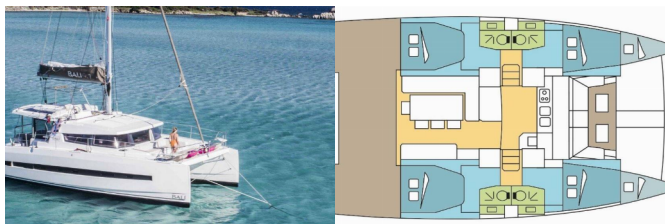

BALI 4.1

LEGOLAS (2021)

BRAIN Yachting or type unknown

BRAIN Yachting • Neubaugasse 43/4 • 1070 Vienna • Austria

Phone: +43 1 435 0804

E-mail: relax@brain-yachting.com

Web: www.brain-yachting.com

Yacht Base	Polynesia, Raiatea, French Polynesia
Yacht ID	2523
Yacht Brands	Catana
Yacht Name	LEGOLAS
Production Year	2021
Length	12.35 M
Cabins	4 + 2
Berths	8 + 2
Max Persons	10
WC	4

COMFORT: Cockpit cushions

DECK: Bimini top, Cockpit table, Cockpit/stern, outside shower, Davit, Dinghy with outboard engine, Electric anchor windlass, Flybridge, Swimming ladder

ENTERTAINMENT: Outdoor speakers, Radio