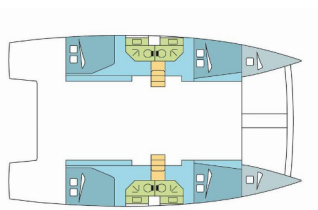

BALI 4.3

MORGOTH (2020)

BRAIN Yachting or type unknown

BRAIN Yachting • Neubaugasse 43/4 • 1070 Vienna • Austria

Phone: +43 1 435 0804

E-mail: relax@brain-yachting.com

Web: www.brain-yachting.com

Yacht Base	Polynesia, Raiatea, French Polynesia
Yacht ID	2519
Yacht Brands	Catana
Yacht Name	MORGOTH
Production Year	2020
Length	13.20 M
Cabins	4 + 2
Berths	8 + 2
Max Persons	10
WC	4

INTERIOR: Electric fans in cabins, Electric toilet

NAVIGATION: Autopilot, GPS chart plotter, Log, Speed, Depth-echo sounder, Wind instrument/Anemometer

SAFETY: VHF radio

SAILS: Electric winch, Lazy bag, Lazy jacks