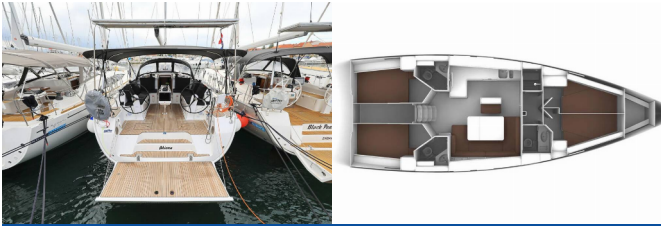

# BAVARIA CRUISER 46

Abiona (2021)

[BRAIN Yachting](#) or type unknown

**BRAIN Yachting • Neubaugasse 43/4 • 1070 Vienna • Austria**

Phone: +43 1 435 0804

E-mail: [relax@brain-yachting.com](mailto:relax@brain-yachting.com)

Web: [www.brain-yachting.com](http://www.brain-yachting.com)

<b>Yacht Base</b>	Marina Kornati, Biograd, Croatia
<b>Yacht ID</b>	2491
<b>Yacht Brands</b>	Bavaria
<b>Yacht Name</b>	Abiona
<b>Production Year</b>	2021
<b>Length</b>	14.27 M
<b>Cabins</b>	4
<b>Berths</b>	8 + 1
<b>Max Persons</b>	9
<b>WC</b>	3

**COMFORT:** Cockpit cushions

**DECK:** Anchor line, Anchor swivel, Bimini top, Black ball, Black conus, Boat hook, Bosun's chair (Safe seat) (boatswain's chair), Canister for water, Cockpit table, Cockpit/stern, outside shower, Dinghy, Dinghy (byboat) pump, Electric anchor windlass, Fenders, Gangway, Hawser, Impeller, Jerry cans for diesel, Main anchor, Mooring ropes, Plastic bucket, Repair box for dinghy, Round/globular fender, Spare anchor (Reserve, Auxiliary anchor), Spotlight / Headlights, Sprayhood, Spring line, Teak cockpit, Teak deck, Water hose