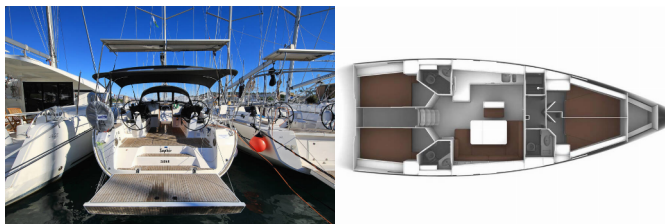

Yacht Base	Trogir, Marina Trogir (ex.SCT), Croatia
Yacht ID	2486
Yacht Brands	Bavaria
Yacht Name	Saphir
Production Year	2021
Length	14.27 M
Cabins	4
Berths	8 + 1
Max Persons	9
WC	3

COMFORT: Cockpit cushions

DECK: Anchor line, Anchor swivel, Bimini top, Black ball, Black conus, Boat hook, Bosun's chair (Safe seat) (boatswain's chair), Canister for water, Cockpit table, Cockpit/stern, outside shower, Dinghy, Dinghy (byboat) pump, Electric anchor windlass, Fenders, Gangway, Hawser, Impeller, V-belt, oilfilter, Jerry cans for diesel, Main anchor, Mooring ropes, Plastic bucket, Repair box for dinghy, Round/globular fender, Spare anchor (Reserve, Auxiliary anchor), Spotlight / Headlights, Sprayhood, Spring line, Teak cockpit, Water hose