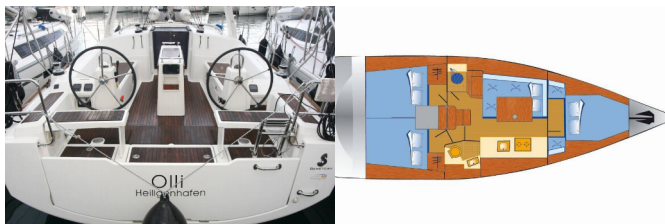

OCEANIS 38

Olli (2014)

BRAIN Yachting or type unknown

BRAIN Yachting • Neubaugasse 43/4 • 1070 Vienna • Austria

Phone: +43 1 435 0804

E-mail: relax@brain-yachting.com

Web: www.brain-yachting.com

Yacht Base	Marina Tehnomont Veruda, Pula, Croatia
Yacht ID	248
Yacht Brands	Beneteau
Yacht Name	Olli
Production Year	2014
Length	11.50 M
Cabins	3
Berths	6 + 2
Max Persons	8
WC	1

COMFORT: Blankets, Cockpit cushions, Pillows

DECK: Bathing platform, Bilge pump - Mechanic, Bimini top, Boat hook, Cockpit table, Cockpit/stern, outside shower, Electric anchor windlass, Fenders, Gangway, Main anchor, Mooring ropes, Round/globular fender, Spare anchor (Reserve, Auxiliary anchor), Sprayhood, Swimming ladder, Teak cockpit, Water hose, Winch handles

ENTERTAINMENT: Outdoor speakers, Radio CD/MP3 player, AUX input, TV, Wi-Fi Internet

GALLEY: Gas bottles, Gas cookers, Hot water, Kitchen utensils (Galley equipment, cutlery), Oven, Refrigerator

INTERIOR: Barometer, Clock, Electric toilet, Lowerable salon table, Safe

NAVIGATION: AIS, Autopilot, Binoculars, Bow thruster, Compass, GPS chart plotter - cockpit, Hand bearing compass, Harbour guides, Navigation (Nautical) charts and nautical guide, Navigation set, Tridata, Wind instrument/Anemometer

SAFETY: Automatic Inflatable Life Jacket, Black Water Tank, Fire extinguisher, First aid kit, Flashlight, Fog horn, Life belts (Safety harness), Life buoy + Flashing light, Life jackets, Liferaft, Oars (Paddles), Repair kit, Signal rockets and torches, VHF radio

YACHT ELECTRICS: 12V Socket, Batteries, Battery charger, Bilge pump - Electric, Converter 220V/12V, Heating, Inverter, Pump, Service batteries, Shore connection 220 V, Shore power cable