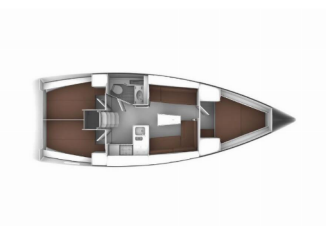

Yacht Base	Marina Vrsar, Croatia
Yacht ID	2457
Yacht Brands	Bavaria
Yacht Name	Into The Blue
Production Year	2014
Length	11.30 M
Cabins	3
Berths	6
WC	1

COMFORT: Cockpit cushions

DECK: Anchor with chain, Bathing platform, Bilge pump - Mechanic, Bimini top, Boat hook, Bosun's chair (Safe seat) (boatswain's chair), Dinghy, Electric anchor windlass, Fenders, Mooring ropes, Outboard engine, Sprayhood, Teak deck