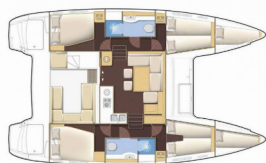

LAGOON 400 S2

Lady Dom (2015)

BRAIN Yachting or type unknown

BRAIN Yachting • Neubaugasse 43/4 • 1070 Vienna • Austria

Phone: +43 1 435 0804

E-mail: relax@brain-yachting.com

Web: www.brain-yachting.com

Yacht Base	Nikiti, Greece
Yacht ID	245
Yacht Brands	Lagoon
Yacht Name	Lady Dom
Production Year	2015
Length	11.97 M
Cabins	4 + 2
Berths	8 + 2 + 2
Max Persons	10
WC	2

DECK: Cockpit/stern, outside shower, Dinghy, Electric anchor windlass, Gangway, Hard Top Bimini, Main anchor, Outboard engine, Sprayhood, Swimming ladder

ENTERTAINMENT: Mobile phone, Radio with USB

GALLEY: Hot water, Kitchen utensils (Galley equipment, cutlery), Microwave, Oven, Refrigerator

INTERIOR: Electric toilet

NAVIGATION: AIS, Autopilot, Compass, Echosounder/Depthsounder, GPS, GPS chart plotter - cockpit, Log, Wind instrument/Anemometer, Windex

SAFETY: Black Water Tank, EPIRB-Distress radio beacons, Safety equipment, VHF radio

YACHT ELECTRICS: Batteries, Inverter, Plug 220V, 12 V, Solar panels