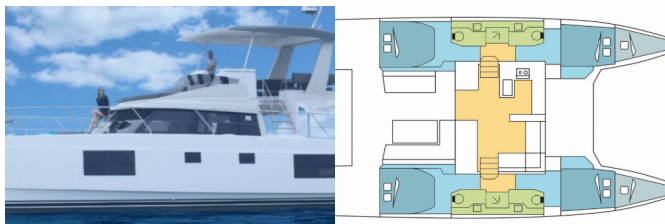

Web: [www.brain-yachting.com](http://www.brain-yachting.com)

<b>Yacht Base</b>	Trogir, Yachtclub Seget (Marina Baotić), Croatia
<b>Yacht ID</b>	2439
<b>Yacht Brands</b>	Bavaria
<b>Yacht Name</b>	SEATTLE
<b>Production Year</b>	2020
<b>Length</b>	14.23 M
<b>Cabins</b>	4 + 2
<b>Berths</b>	8 + 2 + 2
<b>Max Persons</b>	12
<b>WC</b>	4

**COMFORT:** Cockpit cushions

**DECK:** Bimini top, Cockpit fridge, Cockpit table, Cockpit/stern, outside shower, Electric anchor windlass, Flybridge, Swimming ladder

**ENTERTAINMENT:** Radio

**GALLEY:** Oven, Refrigerator, Stove