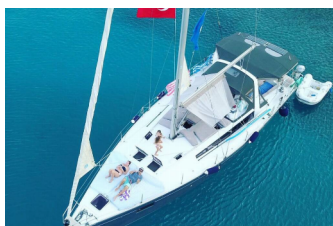

Web: [www.brain-yachting.com](http://www.brain-yachting.com)

<b>Yacht Base</b>	Kas Marina, Turkey
<b>Yacht ID</b>	2394
<b>Yacht Brands</b>	Beneteau
<b>Yacht Name</b>	Tundra
<b>Production Year</b>	2014
<b>Length</b>	14.60 M
<b>Cabins</b>	3
<b>Berths</b>	4 + 2
<b>Max Persons</b>	6
<b>WC</b>	2

**DECK:** Bimini top, Boat hook, Cockpit/stern, outside shower, Dinghy with outboard engine, Electric anchor windlass, Fenders, Sprayhood

**ENTERTAINMENT:** Air drone, GoPRO, Mask and snorkel, Radio CD mp3 player, Stand up paddle (SUP)