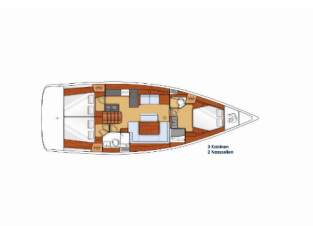

Web: [www.brain-yachting.com](http://www.brain-yachting.com)

<b>Yacht Base</b>	Kas Marina, Turkey
<b>Yacht ID</b>	2394
<b>Yacht Brands</b>	Beneteau
<b>Yacht Name</b>	Tundra
<b>Production Year</b>	2014
<b>Length</b>	14.60 M
<b>Cabins</b>	3
<b>Berths</b>	4 + 2
<b>Max Persons</b>	6
<b>WC</b>	2

**DECK:** Bimini top, Boat hook, Cockpit/stern, outside shower, Dinghy with outboard engine, Electric anchor windlass, Fenders, Sprayhood

**ENTERTAINMENT:** Air drone, GoPRO, Mask and snorkel, Radio CD mp3 player, Stand up paddle (SUP)