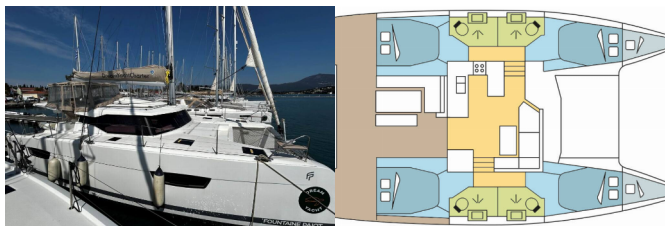

Web: [www.brain-yachting.com](http://www.brain-yachting.com)

<b>Yacht Base</b>	Corfu, Gouvia Marina, Greece
<b>Yacht ID</b>	2385
<b>Yacht Brands</b>	Fountaine Pajot
<b>Yacht Name</b>	HAKUNA MATATA I
<b>Production Year</b>	2020
<b>Length</b>	12.58 M
<b>Cabins</b>	4 + 2
<b>Berths</b>	8 + 2 + 2
<b>Max Persons</b>	12
<b>WC</b>	4

**COMFORT:** Cockpit cushions

**DECK:** Bimini top, Cockpit fridge, Cockpit table, Cockpit/stern, outside shower, Dinghy, Electric anchor windlass, Outboard engine, Swimming ladder

**ENTERTAINMENT:** Fusion radio, Outdoor speakers