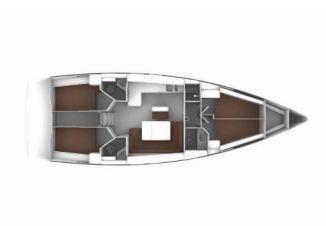

Yacht Base	Marina Hramina, Murter, Croatia
Yacht ID	237
Yacht Brands	Bavaria
Yacht Name	Attalya 2
Production Year	2014
Length	14.27 M
Cabins	4
Berths	8 + 1
Max Persons	10
WC	3

COMFORT: Bed linen, Cockpit cushions

DECK: Anchor line, Anchor swivel, Bathing platform, Bimini top, Black ball, Black conus, Boat hook, Bosun's chair (Safe seat) (boatswain's chair), Canister for water, Cockpit table with light, Cockpit/stern, outside shower, Dinghy, Dinghy (byboat) pump, Electric anchor windlass, Fenders, Gangway, Hawser, Impeller, V-belt, oilfilter, Jerry cans for diesel, Main anchor, Mooring ropes, Plastic bucket, Repair box for dinghy, Round/globular fender, Spare anchor (Reserve, Auxiliary anchor), Spotlight / Headlights, Sprayhood, Spring line, Teak cockpit, Teak deck, Water hose