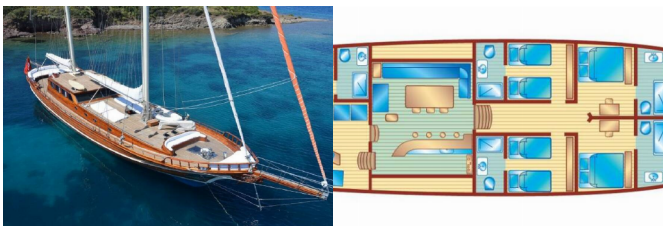

SMYRNA

Smyrna (2003)

BRAIN Yachting or type unknown

BRAIN Yachting • Neubaugasse 43/4 • 1070 Vienna • Austria

Phone: +43 1 435 0804

E-mail: relax@brain-yachting.com

Web: www.brain-yachting.com

ENTERTAINMENT: CD player, Fishing equipment, Mobile phone, Snorkeling equipment, TV + DVD

NAVIGATION: GPS

SAFETY: VHF radio

YACHT ELECTRICS: Air Conditioning, Generator, Plug 220V, 24 V

Yacht Base Bodrum, Milta Marina, Turkey

Yacht ID 2362

Yacht Brands Custom Made

Yacht Name Smyrna

Production Year 2003

Length 30.00 M

Cabins 4

Berths 8

WC 4