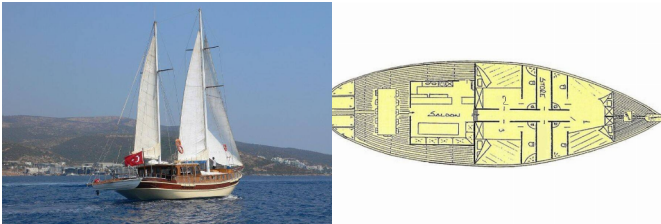

REMO

Remo (1986)

[BRAIN Yachting](#) or type unknown

BRAIN Yachting • Neubaugasse 43/4 • 1070 Vienna • Austria

Phone: +43 1 435 0804

E-mail: relax@brain-yachting.com

Web: www.brain-yachting.com

ENTERTAINMENT: CD player, Fishing equipment, Mobile phone, Snorkeling equipment, TV + DVD

NAVIGATION: GPS

SAFETY: VHF radio

YACHT ELECTRICS: Air Conditioning, Generator, Plug 220V, 24 V

Yacht Base Bodrum, Milta Marina, Turkey

Yacht ID 2360

Yacht Brands Custom Made

Yacht Name Remo

Production Year 1986

Length 19.00 M

Cabins 3

Berths 6

Max Persons 6

WC 3