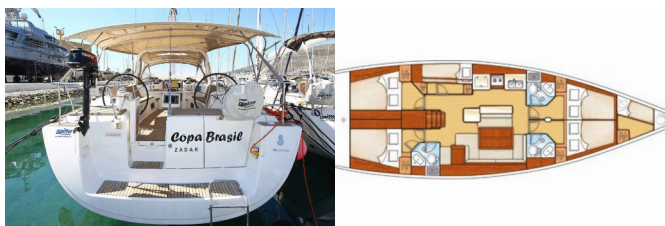

Yacht Base	Pula, Marina Polesana, Croatia
Yacht ID	236
Yacht Brands	Beneteau
Yacht Name	Copa Brasil
Production Year	2011
Length	15.42 M
Cabins	5 + 1
Berths	10 + 1 + 1
Max Persons	12
WC	3 + 1

COMFORT: Bed linen, Cockpit cushions, Mattresses, Salon cushions

DECK: Anchor line, Anchor swivel, Bimini top, Black ball, Black conus, Boat hook, Bosun's chair (Safe seat) (boatswain's chair), Canister for water, Cockpit table with light, Cockpit/stern, outside shower, Dinghy, Dinghy (byboat) pump, Electric anchor windlass, Fenders, Gangway, Hawser, Impeller, Jerry cans for diesel, Main anchor, Mooring ropes, Plastic bucket, Remote control for anchor winch with chain counter at helm, Repair box for dinghy, Round/globular fender, Spare anchor (Reserve, Auxiliary anchor), Spotlight / Headlights, Sprayhood, Spring line, Teak cockpit, Teak deck, Water hose