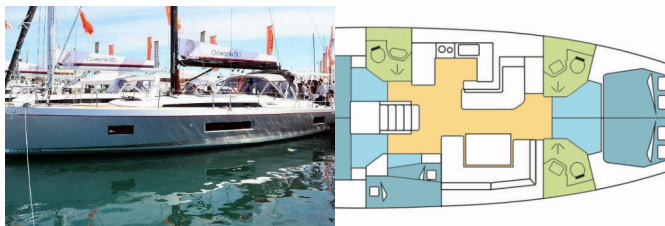

Web: [www.brain-yachting.com](http://www.brain-yachting.com)

<b>Yacht Base</b>	Fethiye, Yacht Classic Hotel Marina, Turkey
<b>Yacht ID</b>	2356
<b>Yacht Brands</b>	Beneteau
<b>Yacht Name</b>	ISILDUR
<b>Production Year</b>	2020
<b>Length</b>	15.94 M
<b>Cabins</b>	5 + 1
<b>Berths</b>	10 + 2 + 1
<b>Max Persons</b>	10
<b>WC</b>	4

**COMFORT:** Cockpit cushions

**DECK:** Bimini top, Cockpit table, Cockpit/stern, outside shower, Dinghy, Electric anchor windlass, Outboard engine, Sprayhood, Swimming ladder

**ENTERTAINMENT:** Fusion radio, Outdoor speakers