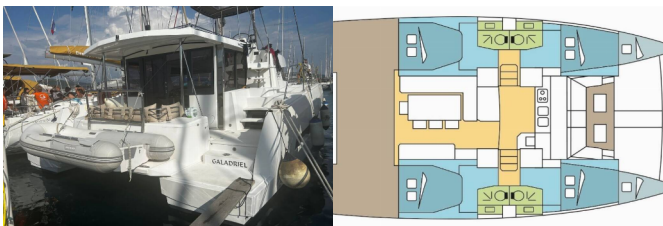

Yacht Base	Lefkas, D-Marin, Greece
Yacht ID	2352
Yacht Brands	Catana
Yacht Name	GALADRIEL
Production Year	2020
Length	12.35 M
Cabins	4 + 2
Berths	8 + 2 + 2
Max Persons	12
WC	4

COMFORT: Cockpit cushions

DECK: Bimini top, Cockpit table, Cockpit/stern, outside shower, Davit, Dinghy, Electric anchor windlass, Outboard engine, Swimming ladder

ENTERTAINMENT: Fusion radio, Outdoor speakers

GALLEY: Freezer, Hot water, Oven, Refrigerator, Stove

INTERIOR: Convertible table, Convertible table in salon, Electric fans in cabins, Electric toilet

NAVIGATION: Autopilot, Depthsounder, GPS chart plotter, Speedometer (Speed log), Wind instrument/Anemometer