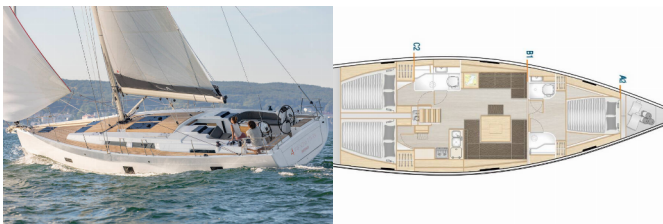

Yacht Base	Kos, Kos Marina, Greece
Yacht ID	2325
Yacht Brands	Hanse Yachts
Yacht Name	Meraki Of London
Production Year	2020
Length	14.04 M
Cabins	3
Berths	6 + 2
Max Persons	8
WC	2

COMFORT: Cockpit cushions

DECK: Anchor with chain, Bathing platform, Bimini top, Bosun's chair (Safe seat) (boatswain's chair), Cockpit table, Dinghy, Outboard engine, Sprayhood

ENTERTAINMENT: CD/MP3, USB, AUX input, Fins, Underwater lights