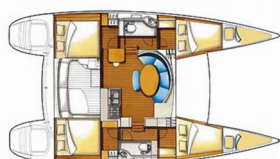

LAGOON 380

Grey Pearl (2019)

BRAIN Yachting or type unknown

BRAIN Yachting • Neubaugasse 43/4 • 1070 Vienna • Austria

Phone: +43 1 435 0804

E-mail: relax@brain-yachting.com

Web: www.brain-yachting.com

Yacht Base	Marina Mandalina, Sibenik, Croatia
Yacht ID	2315
Yacht Brands	Lagoon
Yacht Name	Grey Pearl
Production Year	2019
Length	11.55 M
Cabins	4 + 2
Berths	8 + 2 + 2
WC	2

COMFORT: Bed linen, Cockpit cushions, Towels

DECK: Anchor with chain, Anchor with rope, Bimini top, Boat hook, Bosun's chair (Safe seat) (boatswain's chair), Cockpit table, Cockpit/stern, outside shower, Deck brush, Dinghy (byboat) pump, Dinghy with outboard engine, Electric anchor windlass, Fenders, Gangway, Impeller, Main anchor, Mooring ropes, Plastic bucket, Sea/Storm drogue anchor, Spare anchor (Reserve, Auxiliary anchor), Swimming ladder, Teak cockpit, Water hose, Winch handles

ENTERTAINMENT: Fusion radio, Outdoor speakers, TV + DVD

GALLEY: Hot water, Refrigerator

INTERIOR: Barometer, Clock, Yacht keys

NAVIGATION: 2 blade fixed propeller, Autopilot, Binoculars, Echosounder/Depthsounder, GPS chart plotter - cockpit, Harbour guides, Nautical charts, Navigation set, Radar reflector, Speedometer (Speed log)

SAFETY: Black Water Tank, Buoyant smoke signal, Emergency tiller, Fire axe, Fire extinguisher, First aid kit, Flashlight, Fog horn, Horseshoe lifebuoy, Life belts (Safety harness), Life jackets, Lifteraft, Oars (Paddles), Signal rockets and torches, VHF radio

SAILS: Lazy bag, Lazy jacks, Winch

YACHT ELECTRICS: Air Conditioning, Generator, Heating, Shore connection 220 V