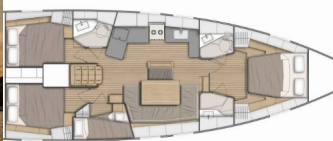

OCEANIS 46.1 - layout
4 CABINS & 2 HEADS

Yacht Base	Pula, ACI Marina Pomer, Croatia
Yacht ID	2300
Yacht Brands	Beneteau
Yacht Name	Nalu
Production Year	2020
Length	14.60 M
Cabins	4
Berths	8 + 2
Max Persons	10
WC	2

COMFORT: Bed linen, Cockpit cushions, Mosquito nets, Towels

DECK: Anchor chain counter, Bathing platform, Bilge pump - Mechanic, Bimini top, Boat hook, Bosun's chair (Safe seat) (boatswain's chair), Cockpit table, Cockpit/stern, outside shower, Davit, Dinghy, Electric anchor windlass, Fenders, Gangway, Outboard engine, Sprayhood, Teak seats in cockpit

ENTERTAINMENT: Fusion radio, Indoor speakers, Outdoor speakers, Stand up paddle (SUP) - FREE, TV, Wi-Fi Internet

GALLEY: Freezer, Gas bottles, Hot water, Ice box, Kitchen utensils (Galley equipment, cutlery), Oven, Refrigerator, Stove, Water pump

INTERIOR: Electric fans in cabins, LED interior lights

NAVIGATION: Autopilot, Binoculars, Bow thruster, Compass, GPS chart plotter - cockpit, Nautical charts, Pilot book, Wind instrument/Anemometer

SAFETY: Black Water Tank, Buoyant smoke signal, Distress signals, Fire axe, Fire extinguisher, First aid kit, Fog horn, Life belts (Safety harness), Life jackets, Liferaft, VHF radio

SAILS: Electric halyard winch, Lazy bag, Lazy jacks

YACHT ELECTRICS: Battery charger, Bilge pump - Electric, Heating, Service batteries, Shore connection 220 V, Solar panels, USB sockets