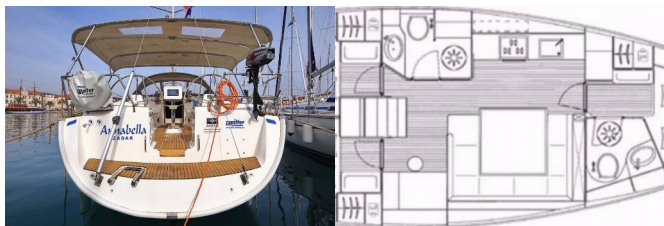

Yacht Base	Murter, ACI Marina Jezera, Croatia
Yacht ID	23
Yacht Brands	Bavaria
Yacht Name	Annabella
Production Year	2010
Length	13.10 M
Cabins	3
Berths	6 + 1
Max Persons	8
WC	2

COMFORT: Bed linen, Cockpit cushions, Mattresses, Salon cushions

DECK: Anchor line, Anchor swivel, Bathing platform, Bimini top, Black ball, Black conus, Boat hook, Bosun's chair (Safe seat) (boatswain's chair), Canister for water, Cockpit table, Cockpit table with light, Cockpit/stern, outside shower, Davit, Dinghy, Dinghy (byboat) pump, Electric anchor windlass, Fenders, Gangway, Hawser, Impeller, V-belt, oilfilter, Jerry cans for diesel, Main anchor, Mooring ropes, Plastic bucket, Remote control for anchor winch with chain counter at helm, Repair box for dinghy, Round/globular fender, Spare anchor (Reserve, Auxiliary anchor), Spotlight / Headlights, Sprayhood, Spring line, Teak cockpit, Water hose