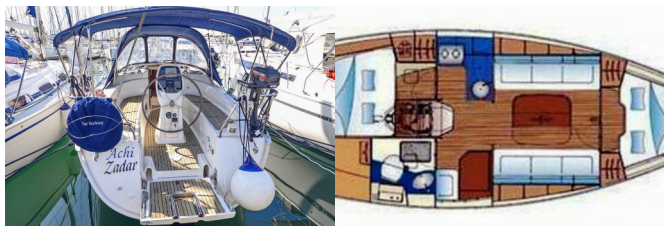

Yacht Base	Sukosan, D-Marin Dalmacija Marina, Croatia
Yacht ID	2285
Yacht Brands	Bavaria
Yacht Name	Achi
Production Year	2008
Length	9.76 M
Cabins	2
Berths	4 + 2
WC	1

COMFORT: Bed linen, Blankets, Pillows

DECK: Anchor with chain, Bathing platform, Bilge pump - Mechanic, Bimini top, Bosun's chair (Safe seat) (boatswain's chair), Cockpit table, Cockpit/stern, outside shower, Dinghy, Electric anchor windlass, Fenders, Gangway, Spare anchor (Reserve, Auxiliary anchor), Sprayhood, Swimming ladder, Teak cockpit