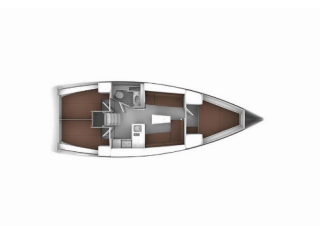

BAVARIA CRUISER 37

Westa (2020)

[BRAIN Yachting](#) or type unknown

BRAIN Yachting • Neubaugasse 43/4 • 1070 Vienna • Austria

Phone: +43 1 435 0804

E-mail: relax@brain-yachting.com

Web: www.brain-yachting.com

| | |
|------------------------|----------------------------------|
| Yacht Base | Marina Kornati, Biograd, Croatia |
| Yacht ID | 2283 |
| Yacht Brands | Bavaria |
| Yacht Name | Westa |
| Production Year | 2020 |
| Length | 11.30 M |
| Cabins | 3 |
| Berths | 6 + 1 |
| Max Persons | 7 |
| WC | 1 |

COMFORT: Cockpit cushions

DECK: Anchor line, Anchor swivel, Bimini top, Black ball, Black conus, Boat hook, Bosun's chair (Safe seat) (boatswain's chair), Canister for water, Cockpit table, Cockpit/stern, outside shower, Dinghy, Dinghy (byboat) pump, Electric anchor windlass, Fenders, Gangway, Hawser, Impeller, V-belt, oilfilter, Jerry cans for diesel, Main anchor, Mooring ropes, Plastic bucket, Repair box for dinghy, Round/globular fender, Spare anchor (Reserve, Auxiliary anchor), Spotlight / Headlights, Sprayhood, Spring line, Teak cockpit, Water hose