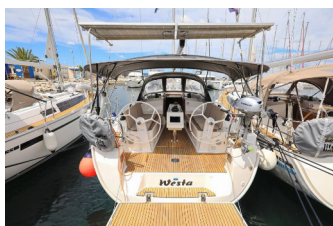

BAVARIA CRUISER 37

Westa (2020)

[BRAIN Yachting](#) or type unknown

BRAIN Yachting • Neubaugasse 43/4 • 1070 Vienna • Austria

Phone: +43 1 435 0804

E-mail: relax@brain-yachting.com

Web: www.brain-yachting.com

| | |
|------------------------|----------------------------------|
| Yacht Base | Marina Kornati, Biograd, Croatia |
| Yacht ID | 2283 |
| Yacht Brands | Bavaria |
| Yacht Name | Westa |
| Production Year | 2020 |
| Length | 11.30 M |
| Cabins | 3 |
| Berths | 6 + 1 |
| Max Persons | 7 |
| WC | 1 |

COMFORT: Cockpit cushions

DECK: Anchor line, Anchor swivel, Bimini top, Black ball, Black conus, Boat hook, Bosun's chair (Safe seat) (boatswain's chair), Canister for water, Cockpit table, Cockpit/stern, outside shower, Dinghy, Dinghy (byboat) pump, Electric anchor windlass, Fenders, Gangway, Hawser, Impeller, V-belt, oilfilter, Jerry cans for diesel, Main anchor, Mooring ropes, Plastic bucket, Repair box for dinghy, Round/globular fender, Spare anchor (Reserve, Auxiliary anchor), Spotlight / Headlights, Sprayhood, Spring line, Teak cockpit, Water hose