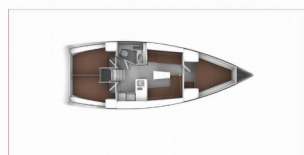

Yacht Base	Marina Kornati, Biograd, Croatia
Yacht ID	2264
Yacht Brands	Bavaria
Yacht Name	Sofija
Production Year	2020
Length	11.30 M
Cabins	3
Berths	6 + 2
WC	1

COMFORT: Cockpit cushions

DECK: Anchor with chain, Bimini top, Bosun's chair (Safe seat) (boatswain's chair), Cockpit table, Cockpit/stern, outside shower, Dinghy, Electric anchor windlass, Fenders, Mooring ropes, Sea/Storm drogue anchor, Spare anchor (Reserve, Auxiliary anchor), Sprayhood