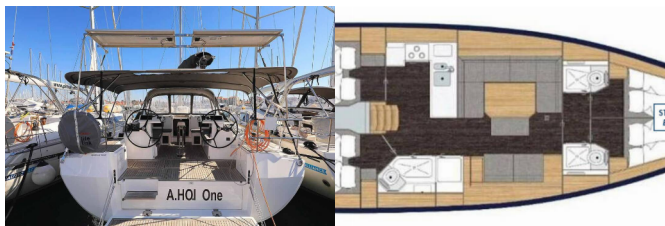

Web: [www.brain-yachting.com](http://www.brain-yachting.com)

<b>Yacht Base</b>	Marina Kornati, Biograd, Croatia
<b>Yacht ID</b>	2215
<b>Yacht Brands</b>	Bavaria
<b>Yacht Name</b>	A.HO.I. One
<b>Production Year</b>	2020
<b>Length</b>	13.98 M
<b>Cabins</b>	4
<b>Berths</b>	8 + 2
<b>Max Persons</b>	10
<b>WC</b>	3

**COMFORT:** Cockpit cushions

**DECK:** Anchor line, Anchor swivel, Bimini top, Black ball, Black conus, Boat hook, Bosun's chair (Safe seat) (boatswain's chair), Canister for water, Cockpit table, Cockpit/stern, outside shower, Dinghy, Dinghy (byboat) pump, Electric anchor windlass, Fenders, Gangway, Hawser, Impeller, V-belt, oilfilter, Jerry cans for diesel, Main anchor, Mooring ropes, Plastic bucket, Repair box for dinghy, Round/globular fender, Spare anchor (Reserve, Auxiliary anchor), Spotlight / Headlights, Sprayhood, Spring line, Teak cockpit, Water hose

**ENTERTAINMENT:** Outdoor speakers, Radio

**GALLEY:** Gas bottles, Hot water, Kitchen utensils (Galley equipment, cutlery), Refrigerator

**INTERIOR:** Barometer, Clock, Lowerable salon table

**NAVIGATION:** 3 blade folding propeller, Autopilot, Bow thruster, GPS chart plotter - cockpit, Harbour guides, Logge/Lot/Speed/Wind, Navigation (Nautical) charts and nautical guide, Navigation set, Radar reflector, Spyglass with bearing compass