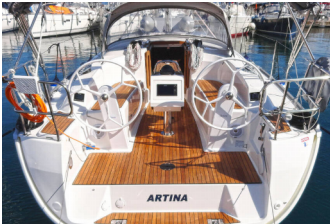

Yacht Base	ACI Marina Split, Croatia
Yacht ID	2202
Yacht Brands	Bavaria
Yacht Name	Artina
Production Year	2020
Length	9.99 M
Cabins	3
Berths	6 + 1
Max Persons	7
WC	1

COMFORT: Bed linen, Blankets, Pillows

DECK: Bathing platform, Bilge pump - Mechanic, Bimini top, Black ball, Boat hook, Bosun's chair (Safe seat) (boatswain's chair), Cockpit table, Cockpit/stern, outside shower, Deck brush, Dinghy, Dinghy (byboat) pump, Electric anchor windlass, Fenders, Fuel funnel, Gangway, Jerry cans for diesel, Main anchor, Main Deck Compass, Mooring ropes, Plastic bucket, Spare anchor (Reserve, Auxiliary anchor), Sprayhood, Swimming ladder, Teak cockpit, Water hose, Winch handles

YACHT ELECTRICS: 12V Socket, 220V socket, Battery charger, Bilge pump - Electric, Inverter, Service batteries, Shore power cable, Solar panels, Water heater

PRICE AND AVAILABILITY

Bavaria Cruiser 34 Artina (2020)