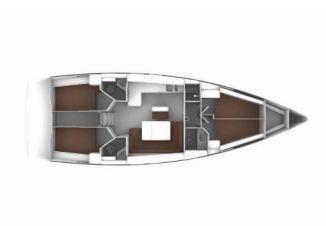

Yacht Base	Marina Hramina, Murter, Croatia
Yacht ID	219
Yacht Brands	Bavaria
Yacht Name	MH 54
Production Year	2015
Length	14.27 M
Cabins	4
Berths	8 + 1
Max Persons	9
WC	3

COMFORT: Bed linen, Blankets, Pillows, Towels

DECK: Anchor with chain, Bathing platform, Bilge pump - Mechanic, Bimini top, Boat hook, Bosun's chair (Safe seat) (boatswain's chair), Cockpit table, Cockpit/stern, outside shower, Deck brush, Dinghy, Electric anchor windlass, Fenders, Fuel funnel, Gangway, Impeller, Jerry cans for diesel, Main Deck Compass, Mooring ropes, Plastic bucket, Reserve motor oil, Sprayhood, Swimming ladder, Teak cockpit, Water hose, Winch handles