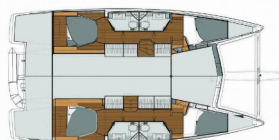

FONTAINE PAJOT LUCIA 40

Canopus (2020)

BRAIN Yachting Image not found or type unknown

BRAIN Yachting • Neubaugasse 43/4 • 1070 Vienna • Austria

Phone: +43 1 435 0804

E-mail: relax@brain-yachting.com

Web: www.brain-yachting.com

Yacht Base	Marina Hramina, Murter, Croatia
Yacht ID	2169
Yacht Brands	Fountaine Pajot
Yacht Name	Canopus
Production Year	2020
Length	11.73 M
Cabins	4
Berths	8 + 2
Max Persons	10
WC	4

COMFORT: Cockpit cushions

DECK: Anchor line, Anchor swivel, Bimini top, Black ball, Black conus, Boat hook, Bosun's chair (Safe seat) (boatswain's chair), Canister for water, Cockpit table, Cockpit/stern, outside shower, Dinghy, Dinghy (byboat) pump, Electric anchor windlass, Fenders, Gangway, Hawser, Impeller, V-belt, oilfilter, Jerry cans for diesel, Main anchor, Mooring ropes, Plastic bucket, Repair box for dinghy, Round/globular fender, Spare anchor (Reserve, Auxiliary anchor), Spotlight / Headlights, Spring line, Teak cockpit, Water hose

ENTERTAINMENT: Outdoor speakers, Radio

GALLEY: Gas bottles, Hot water, Kitchen utensils (Galley equipment, cutlery), Microwave, Oven, Refrigerator

INTERIOR: Barometer, Clock, Electric fans in cabins, Lowerable salon table

NAVIGATION: Autopilot, GPS chart plotter - cockpit, Harbour guides, Logge/Lot/Speed/Wind, Navigation (Nautical) charts and nautical guide, Navigation set, Radar reflector, Screen, Spyglass with bearing compass

SAFETY: Distress signals, Fire extinguisher, First aid kit, Flashlight, Fog horn, Life belts (Safety harness), Life buoy + Flashing light, Life jackets, Liferaft, Set of tools, VHF radio, Wire (shroud) cutter

SAILS: Electric winch, Lazy bag, Lazy jacks

YACHT ELECTRICS: Batteries, Battery charger, Heating, Inverter, Shore connection 220 V, Solar panels