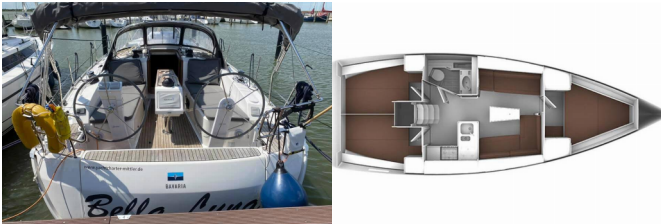

# BAVARIA CRUISER 37

Bella Luna (2019)

BRAIN Yachting or type unknown

**BRAIN Yachting • Neubaugasse 43/4 • 1070 Vienna • Austria**

Phone: +43 1 435 0804

E-mail: [relax@brain-yachting.com](mailto:relax@brain-yachting.com)

Web: [www.brain-yachting.com](http://www.brain-yachting.com)

<b>Yacht Base</b>	Ijsselmeer/Lelystad Haven, Netherlands
<b>Yacht ID</b>	2167
<b>Yacht Brands</b>	Bavaria
<b>Yacht Name</b>	Bella Luna
<b>Production Year</b>	2019
<b>Length</b>	11.30 M
<b>Cabins</b>	3
<b>Berths</b>	6
<b>Max Persons</b>	6
<b>WC</b>	1

**COMFORT:** Cockpit cushions

**DECK:** Anchor line, Anchor swivel, Bimini top, Black ball, Black conus, Boat hook, Bosun's chair (Safe seat) (boatswain's chair), Cockpit table, Cockpit table with light, Cockpit/stern, outside shower, Electric anchor windlass, Fenders, Hawser, Impeller, V-belt, oilfilter, Main anchor, Mooring ropes, Plastic bucket, Round/globular fender, Spare anchor (Reserve, Auxiliary anchor), Spotlight / Headlights, Sprayhood, Spring line, Teak cockpit, Water hose

**SAILS:** Gennaker-device, Lazy bag, Lazy jacks

**YACHT ELECTRICS:** Battery charger, Heating, Shore connection 220 V, USB sockets