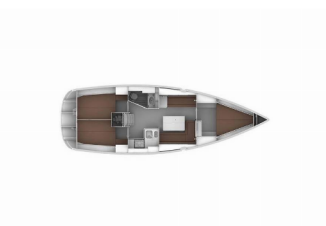

BAVARIA CRUISER 36

Bluesbreaker (2013)

BRAIN Yachting or type unknown

BRAIN Yachting • Neubaugasse 43/4 • 1070 Vienna • Austria

Phone: +43 1 435 0804

E-mail: relax@brain-yachting.com

Web: www.brain-yachting.com

Yacht Base	Ijsselmeer/Lelystad Haven, Netherlands
Yacht ID	2165
Yacht Brands	Bavaria
Yacht Name	Bluesbreaker
Production Year	2013
Length	11.30 M
Cabins	3
Berths	6
Max Persons	6
WC	1

COMFORT: Cockpit cushions

DECK: Anchor line, Anchor swivel, Bimini top, Black ball, Black conus, Boat hook, Bosun's chair (Safe seat) (boatswain's chair), Cockpit table with light, Cockpit/stern, outside shower, Electric anchor windlass, Fenders, Hawser, Impeller, V-belt, oilfilter, Main anchor, Mooring ropes, Plastic bucket, Round/globular fender, Spare anchor (Reserve, Auxiliary anchor), Spotlight / Headlights, Sprayhood, Spring line, Teak cockpit, Water hose

ENTERTAINMENT: Outdoor speakers, Radio

GALLEY: Coffee machine, Gas bottles, Hot water, Kitchen utensils (Galley equipment, cutlery), Refrigerator

INTERIOR: Barometer, Clock

NAVIGATION: AIS, Autopilot, Bow thruster, GPS chart plotter, GPS chart plotter - cockpit, Hand bearing compass, Harbour guides, Logge/Lot/Speed/Wind, Navigation (Nautical) charts and nautical guide, Navigation set, Parallel ruler, Radar reflector, Screen, Spyglass with bearing compass, Tridata, Windex

SAFETY: Distress signals, Fire extinguisher, First aid kit, Flashlight, Fog horn, Life buoy + Flashing light, Liferaft, Self inflating life vest, Set of tools, VHF radio, Wire (shroud) cutter

SAILS: Lazy bag, Lazy jacks

YACHT ELECTRICS: Battery charger, Heating, Shore connection 220 V