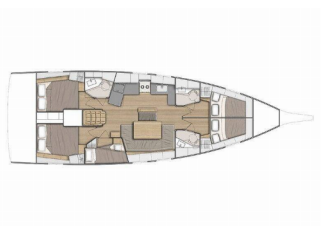

OCEANIS 46.1

Kalmi (2020)

BRAIN Yachting or type unknown

BRAIN Yachting • Neubaugasse 43/4 • 1070 Vienna • Austria

Phone: +43 1 435 0804

E-mail: relax@brain-yachting.com

Web: www.brain-yachting.com

Yacht Base	Lavrion, Main Port, Greece
Yacht ID	2139
Yacht Brands	Beneteau
Yacht Name	Kalmi
Production Year	2020
Length	14.60 M
Cabins	5
Berths	10
Max Persons	10
WC	3

DECK: Bimini top, Bimini Top - Mini, Dinghy, Dinghy with outboard engine, Electric anchor windlass, Inox Boarding Ladder, Sprayhood

ENTERTAINMENT: LCD TV + DVD, Outdoor speakers, Radio, TV

GALLEY: Additional fridge, Freezer, Microwave

INTERIOR: Convertible table in salon, Electric fans in cabins

NAVIGATION: Autopilot, Bow thruster, Echosounder/Depthsounder, GPS chart plotter, GPS chart plotter - cockpit, Log, Speed, Depth- echo sounder