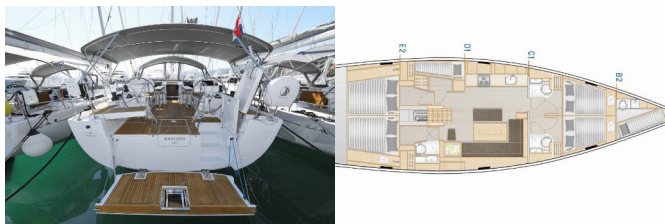

HANSE 508

Khaleesi (2020)

BRAIN Yachting or type unknown

BRAIN Yachting • Neubaugasse 43/4 • 1070 Vienna • Austria

Phone: +43 1 435 0804

E-mail: relax@brain-yachting.com

Web: www.brain-yachting.com

Yacht Base	Marina Kastela, Croatia
Yacht ID	2137
Yacht Brands	Hanse Yachts
Yacht Name	Khaleesi
Production Year	2020
Length	15.55 M
Cabins	5 + 1
Berths	10 + 2 + 1
Max Persons	12
WC	3 + 1

COMFORT: Bed linen, Cockpit cushions

DECK: Bathing platform, Bimini top, Cockpit table, Cockpit/stern, outside shower, Dinghy, Electric anchor windlass, Sprayhood, Teak cockpit

ENTERTAINMENT: Outdoor speakers, Radio CD player, TV