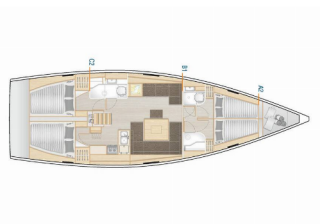

HANSE 458

Janka (2020)

BRAIN Yachting or type unknown

BRAIN Yachting • Neubaugasse 43/4 • 1070 Vienna • Austria

Phone: +43 1 435 0804

E-mail: relax@brain-yachting.com

Web: www.brain-yachting.com

Yacht Base	Dubrovnik, Komolac, ACI Marina Dubrovnik, Croatia
Yacht ID	2125
Yacht Brands	Hanse Yachts
Yacht Name	Janka
Production Year	2020
Length	14.04 M
Cabins	4
Berths	8 + 2
Max Persons	10
WC	2

COMFORT: Bed linen

DECK: Bathing platform, Bimini top, Cockpit table, Cockpit/stern, outside shower, Dinghy, Sprayhood, Teak cockpit

ENTERTAINMENT: Outdoor speakers, Radio CD player

GALLEY: Hot water, Kitchen utensils (Galley equipment, cutlery), Oven, Refrigerator, Stove

NAVIGATION: Autopilot, Bow thruster, GPS chart plotter - cockpit, Navigation (Nautical) charts and nautical guide, Pilot book, Tridata

SAFETY: VHF radio

YACHT ELECTRICS: Battery charger, Inverter, Solar panels