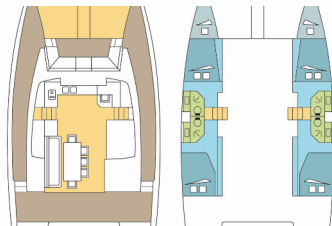

BALI 4.3

BETTY'S DREAM (2020)

BRAIN Yachting or type unknown

BRAIN Yachting • Neubaugasse 43/4 • 1070 Vienna • Austria

Phone: +43 1 435 0804

E-mail: relax@brain-yachting.com

Web: www.brain-yachting.com

Yacht Base	BVI, Hodge's Creek Marina, British Virgin Islands
Yacht ID	2113
Yacht Brands	Catana
Yacht Name	BETTY'S DREAM
Production Year	2020
Length	13.20 M
Cabins	4 + 2
Berths	8 + 2 + 2
Max Persons	12
WC	4

COMFORT: Cockpit cushions

DECK: Bathing platform, Bimini top, Cockpit table, Cockpit/stern, outside shower, Davit, Dinghy, Electric anchor windlass, Flybridge

ENTERTAINMENT: Fusion radio

GALLEY: Freezer, Refrigerator

INTERIOR: Convertible table in salon, Electric fans in cabins

NAVIGATION: Autopilot, Depthsounder, GPS chart plotter, Speedometer (Speed log), Wind instrument/Anemometer

SAFETY: VHF radio

SAILS: Electric winch, Lazy bag, Lazy jacks