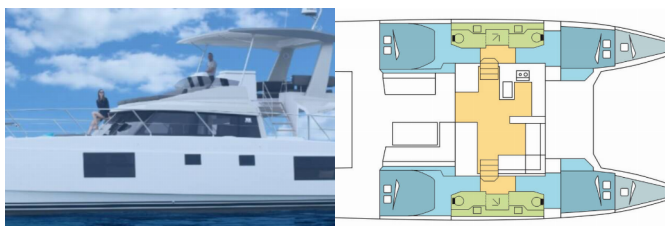

NAUTITECH 47 POWER

RODNOR (2020)

BRAIN Yachting or type unknown

BRAIN Yachting • Neubaugasse 43/4 • 1070 Vienna • Austria

Phone: +43 1 435 0804

E-mail: relax@brain-yachting.com

Web: www.brain-yachting.com

Yacht Base	Dubrovnik, Komolac, ACI Marina Dubrovnik, Croatia
Yacht ID	2102
Yacht Brands	Bavaria
Yacht Name	RODNOR
Production Year	2020
Length	14.23 M
Cabins	4 + 2
Berths	8 + 2 + 2
Max Persons	12
WC	4

COMFORT: Cockpit cushions

DECK: Bimini top, Cockpit fridge, Cockpit table, Cockpit/stern, outside shower, Electric anchor windlass, Flybridge, Swimming ladder

ENTERTAINMENT: Fusion radio, Underwater lights