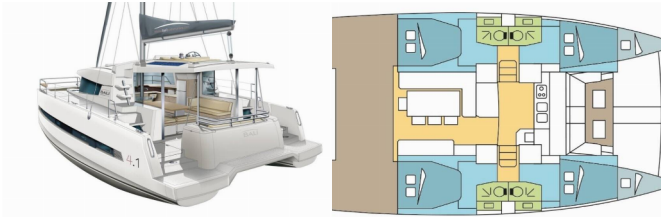

Web: [www.brain-yachting.com](http://www.brain-yachting.com)

<b>Yacht Base</b>	Phuket, Yacht Haven Marina, Thailand
<b>Yacht ID</b>	2098
<b>Yacht Brands</b>	Catana
<b>Yacht Name</b>	MELETH
<b>Production Year</b>	2020
<b>Length</b>	12.35 M
<b>Cabins</b>	4 + 2
<b>Berths</b>	8 + 2
<b>Max Persons</b>	10
<b>WC</b>	4

**COMFORT:** Cockpit cushions

**DECK:** Bimini top, Cockpit table, Cockpit/stern, outside shower, Davit, Dinghy, Electric anchor windlass, Outboard engine, Swimming ladder

**ENTERTAINMENT:** Fusion radio, Outdoor speakers