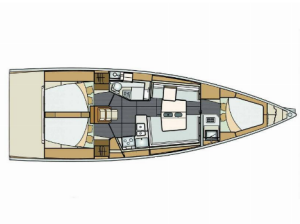

<b>Yacht Base</b>	Marina Kremik, Primosten, Croatia
<b>Yacht ID</b>	2070
<b>Yacht Brands</b>	Elan Marine
<b>Yacht Name</b>	Lina
<b>Production Year</b>	2020
<b>Length</b>	11.96 M
<b>Cabins</b>	3
<b>Berths</b>	6 + 2
<b>Max Persons</b>	8
<b>WC</b>	2

**COMFORT:** Cockpit cushions

**DECK:** Bathing platform, Bimini top, Cockpit fridge, Cockpit grill, Cockpit table, Cockpit/stern, outside shower, Dinghy, Electric anchor windlass, Main anchor, Outboard engine, Spare anchor (Reserve, Auxiliary anchor), Sprayhood, Swimming ladder, Teak cockpit, Teak deck