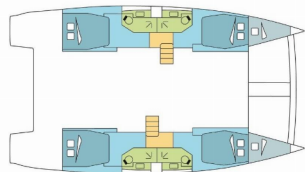

Web: [www.brain-yachting.com](http://www.brain-yachting.com)

<b>Yacht Base</b>	Seychelles, Praslin, Seychelles
<b>Yacht ID</b>	2064
<b>Yacht Brands</b>	Catana
<b>Yacht Name</b>	NERDANEL
<b>Production Year</b>	2020
<b>Length</b>	13.60 M
<b>Cabins</b>	4 + 2
<b>Berths</b>	8 + 2 + 2
<b>Max Persons</b>	10
<b>WC</b>	4

**COMFORT:** Cockpit cushions

**DECK:** Bimini top, Cockpit table, Cockpit/stern, outside shower, Davit, Dinghy, Electric anchor windlass, Flybridge, Outboard engine, Swimming ladder

**ENTERTAINMENT:** Fusion radio