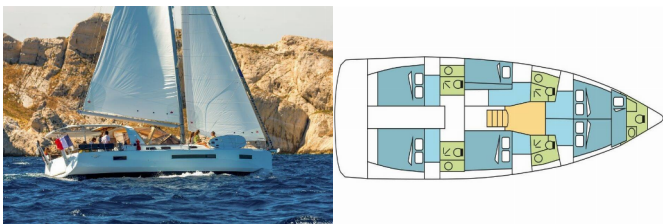

SUN LOFT 47

EPILOBE (2020)

BRAIN Yachting or type unknown

BRAIN Yachting • Neubaugasse 43/4 • 1070 Vienna • Austria

Phone: +43 1 435 0804

E-mail: relax@brain-yachting.com

Web: www.brain-yachting.com

Yacht Base	Corfu, Gouvia Marina, Greece
Yacht ID	2051
Yacht Brands	Jeanneau
Yacht Name	EPILOBE
Production Year	2020
Length	14.42 M
Cabins	6 + 1
Berths	12 + 1
Max Persons	12
WC	4 + 1

COMFORT: Cockpit cushions

DECK: Bathing platform, Bimini top, Cockpit fridge, Cockpit grill, Cockpit table, Dinghy, Electric anchor windlass, Galley in cockpit, Outboard engine, Sprayhood, Swimming ladder