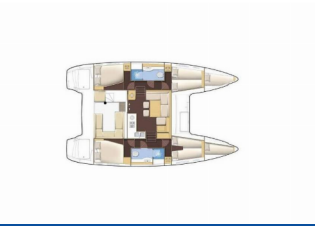

LAGOON 400 S2

Elea (2014)

BRAIN Yachting or type unknown

BRAIN Yachting • Neubaugasse 43/4 • 1070 Vienna • Austria

Phone: +43 1 435 0804

E-mail: relax@brain-yachting.com

Web: www.brain-yachting.com

Yacht Base	ACI Marina Trogir, Croatia
Yacht ID	204
Yacht Brands	Lagoon
Yacht Name	Elea
Production Year	2014
Length	11.97 M
Cabins	4 + 2
Berths	8 + 2 + 2
Max Persons	12
WC	2

COMFORT: Bed linen, Cockpit cushions

DECK: Anchor line, Anchor swivel, Bathing platform, Bimini top, Black ball, Black conus, Boat hook, Bosun's chair (Safe seat) (boatswain's chair), Canister for water, Chairs, Cockpit table, Cockpit/stern, outside shower, Davit, Dinghy, Dinghy (byboat) pump, Electric anchor windlass, Fenders, Gangway, Hawser, Impeller, V-belt, oilfilter, Jerry cans for diesel, Main anchor, Mooring ropes, Plastic bucket, Repair box for dinghy, Round/globular fender, Spare anchor (Reserve, Auxiliary anchor), Spotlight / Headlights, Sprayhood, Spring line, Teak cockpit, Water hose